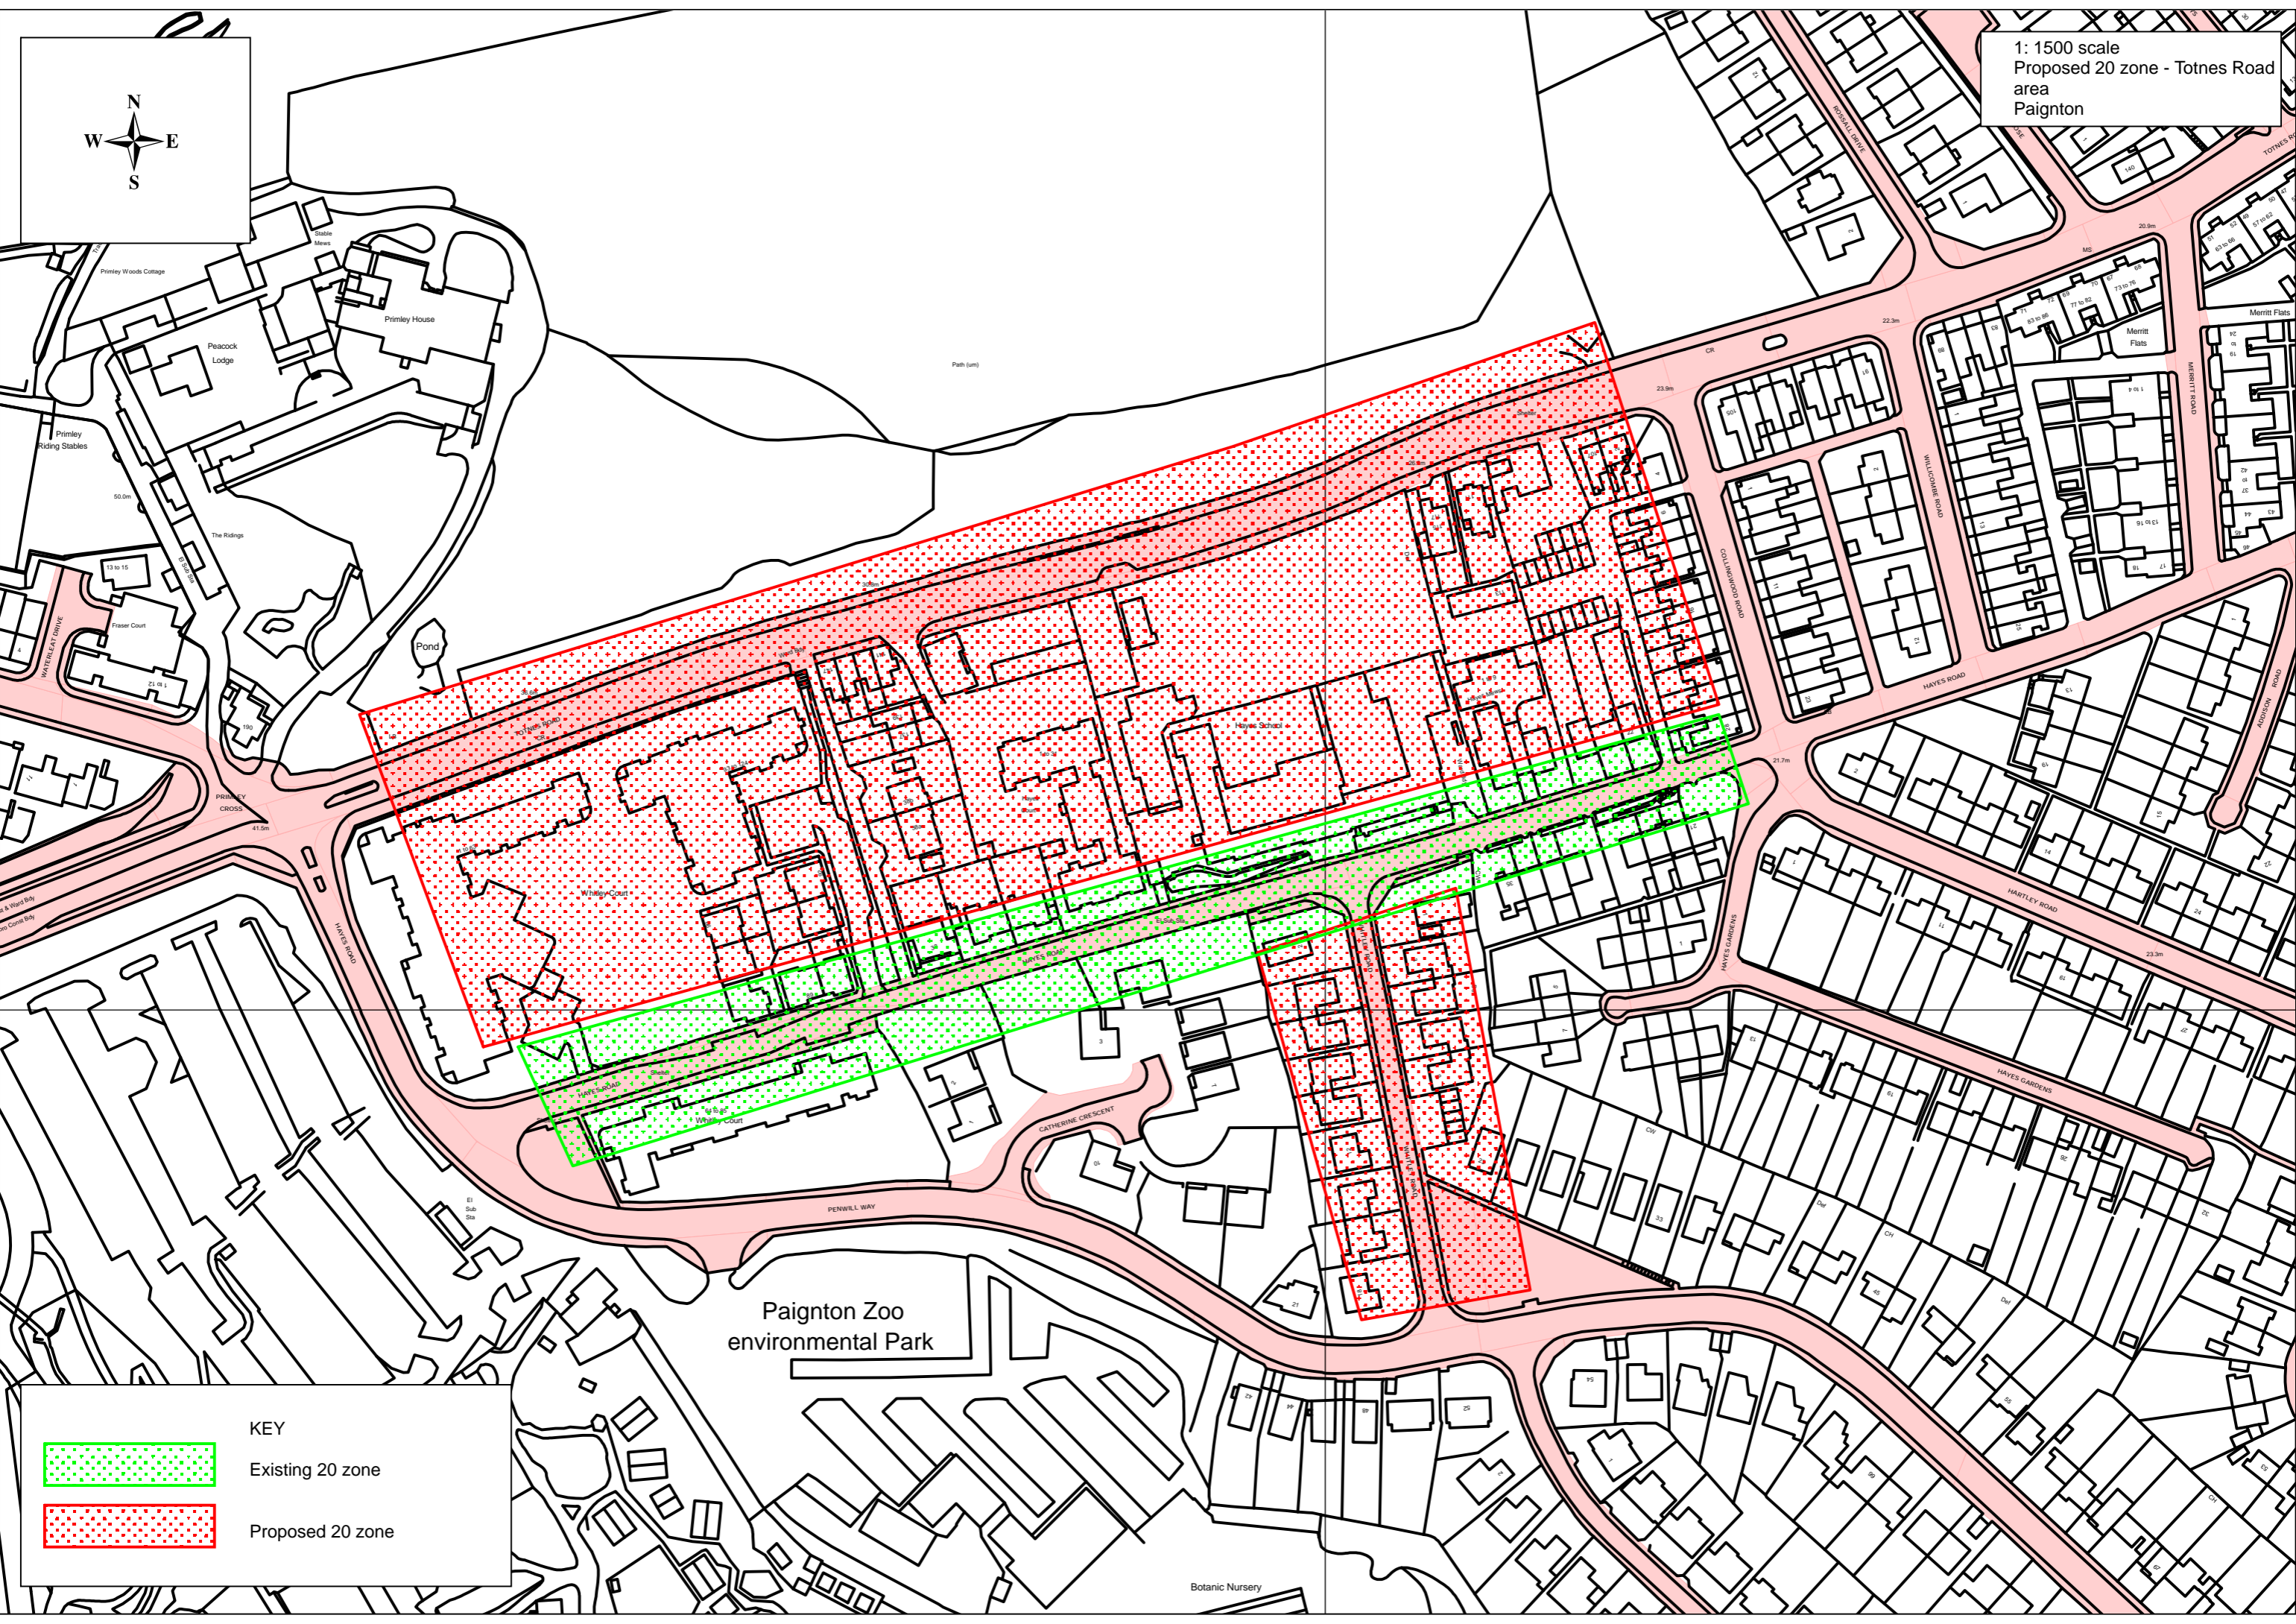

1: 1500 scale  
Proposed 20 zone - Totnes Road  
area  
Paignton

**KEY**

	Existing 20 zone
	Proposed 20 zone